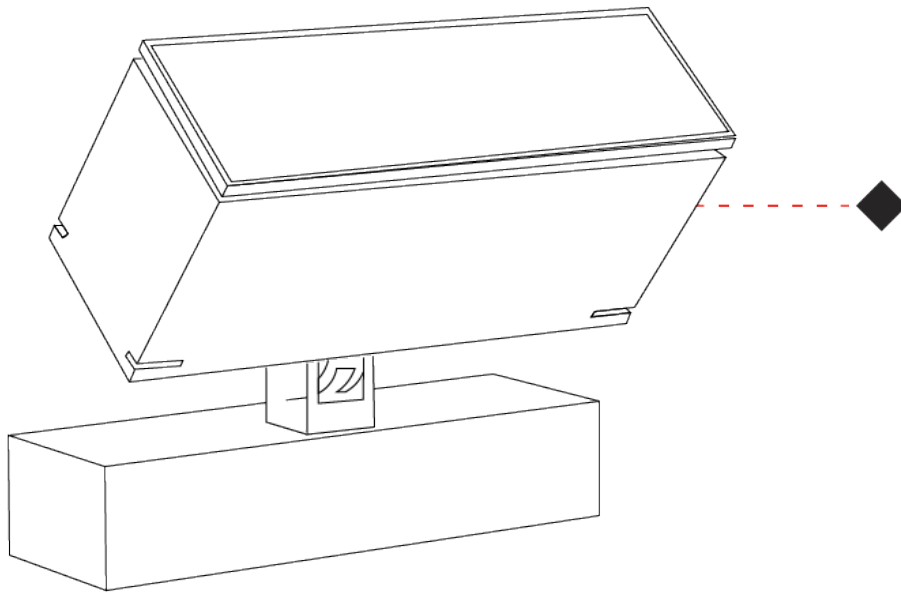

TARGET SURFACE

E9F234-

PROJECT _____

TYPE _____

SPECIFIER _____

QUANTITY _____

DATE _____

E