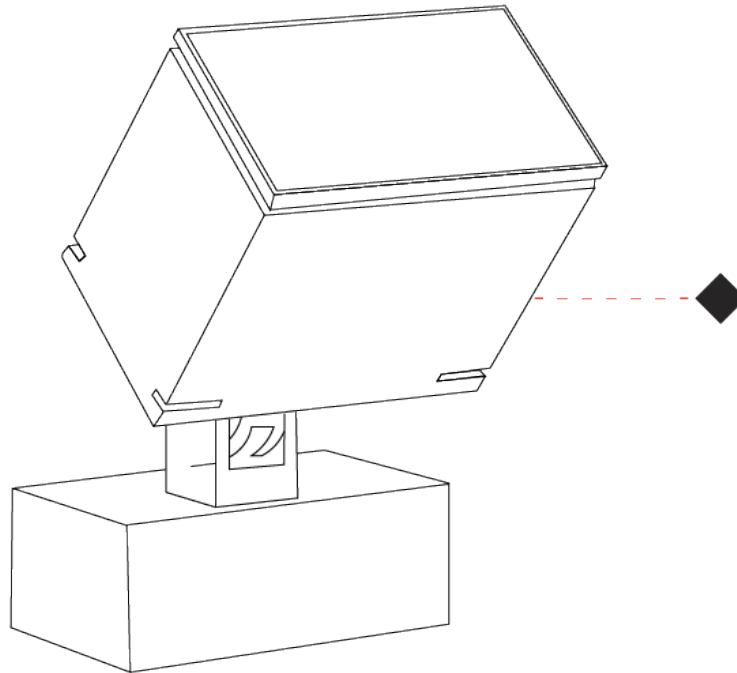

TARGET SURFACE

E9F233-

PROJECT _____

TYPE _____

SPECIFIER _____

QUANTITY _____

DATE _____

E