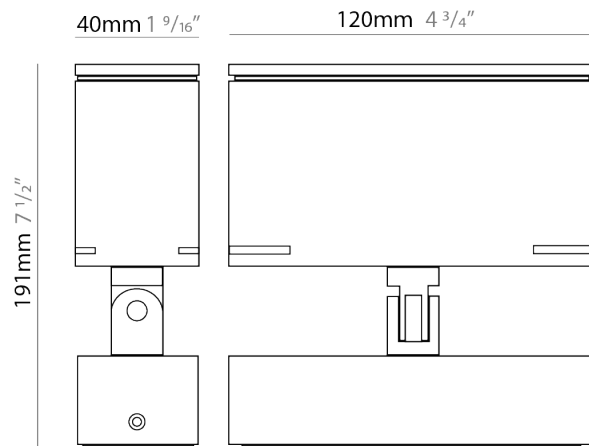

TARGET SURFACE

E9F232-

base number   Finish   Lens
Options   Options

1. To build a product code in our configurator select the specify button on the base model # product page
2. To build a manual product code on this datasheet choose from the options listed below in blue font and add the suffix to the base model #

GENERAL

Series: Target
Brand: Platek
Division: Exterior
Mounting Type: Surface
Mounting Location: Above Ground
Subcategory: Flood

PHYSICAL

Shape: Rectangle
Length (mm): 120
Length (in): 4 3/4
Width (mm): 40
Width (in): 1 9/16
Height (mm): 191
Height (in): 7 1/2
Light Distribution: Adjustable / Direct
Screws: A4 stainless steel
Diffuser: Clear tempered glass
Fixture Finish: [BLK / WHI / GRY / COR / ANT / BRZ](#)
Fixture Material: Aluminum Die Cast
Cable Details: 2000mm Cable

ELECTRICAL

Lamp Type: LED
Total Output Wattage (W): 8
Dimming: DMX
Driver Included: No
Driver Location: Remote
Driver Type: Constant Current - Universal
Driver Class: Class 2
Input Voltage (V): 120 - 277
Constant Current (MA): 700

LED

Number of LEDs: 4
Color Temperature (°K): RGBW
CRI: >80 CRI
Lamp Life (hrs): 60000
Special LEDs offerings: RGBW

OPTICAL

Optic°: [9 / 24 / 48 / ELL](#)
Adjustability: Tilt 90°

RATINGS AND CERTIFICATIONS

Certified By: Certified for North American Standards
IP Rating: IP66
IK Rating: IK08
Bug Rating: B3 U0 G0