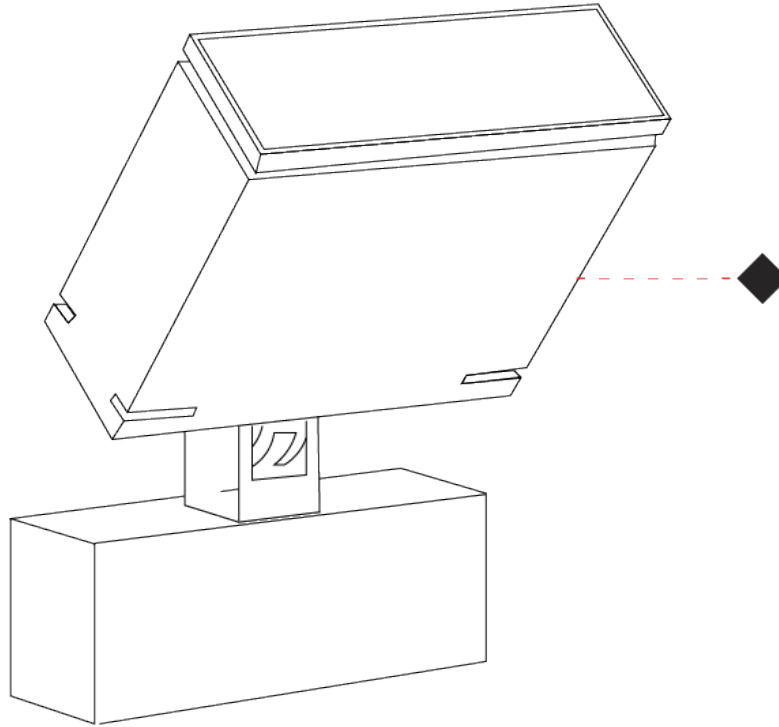

TARGET SURFACE

E9F232-

PROJECT	_____
TYPE	_____
SPECIFIER	_____
QUANTITY	_____
DATE	_____

E